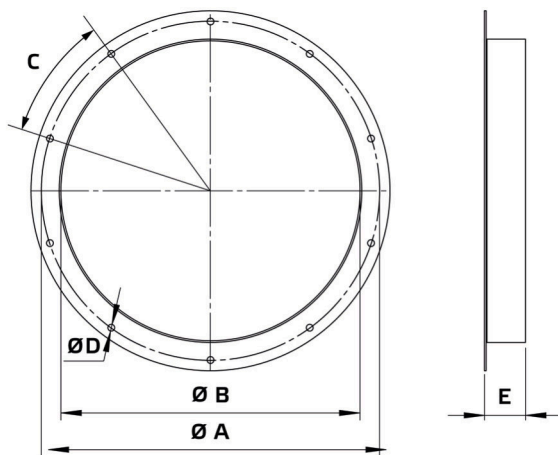

Datasheet

Product type: **Round inlet flange**
 Product ID: 154024
 Product name: RAF 710

A	mm	770
B	mm	705
C		12 x 30°
D	mm	16
E	mm	58
Weight	kg	3.9

- Sheet steel, powder-coated
- Flange mounting
- Suitable for outdoor installation